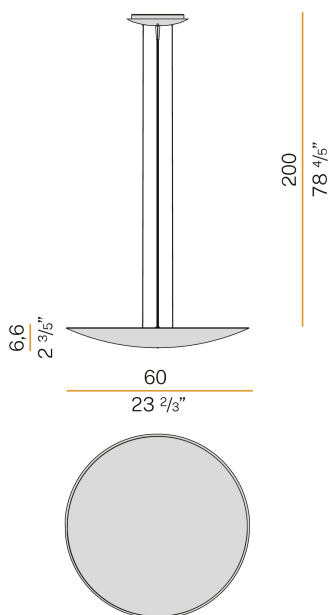

### Data sheet

CODE	L09321.060.0402
SYSTEM POWER CONSUMPTION	43W
EFFICACY	102.63lm/W
LIGHT SOURCE	LED
LIGHT SOURCE LIFETIME	L90 (B10) 50.000h
COLOUR TEMPERATURE	3000K Ra>90
LIGHT DISTRIBUTION	diffused
POWER SUPPLY	220-240V AC
FREQUENCY	50/60Hz
ELECTRICAL CONFIGURATION	dimmable (DALI/Push DIM)
DRIVER	integrated included
NOMINAL LUMINOUS FLUX	5564lm
LUMEN OUTPUT	4413lm
EFFICIENCY	79.3%
WEIGHT	3,46 Kg
PROTECTION DEGREE	IP20
COLOUR TOLLERANCES	SDCM 3
PACKING DIMENSIONS (CM)	17,0 x 69,0 x 69,0

Suspension lighting fixture for interiors, with indirect light emission. Aluminium and pickled sheet metal structure in polyacrylic paint. Turned aluminium reflector in white or black polyacrylic paint or with gold leaf coating. Moulded acrylic diffuser with mat finish. 2m (78,7") long steel suspension cables. 2,2m (86,6") long power cable in transparent PVC. Power canopy with pickled sheet metal case in white or black polyacrylic paint or with gold leaf coating.

### Technical drawing

### Polar diagram